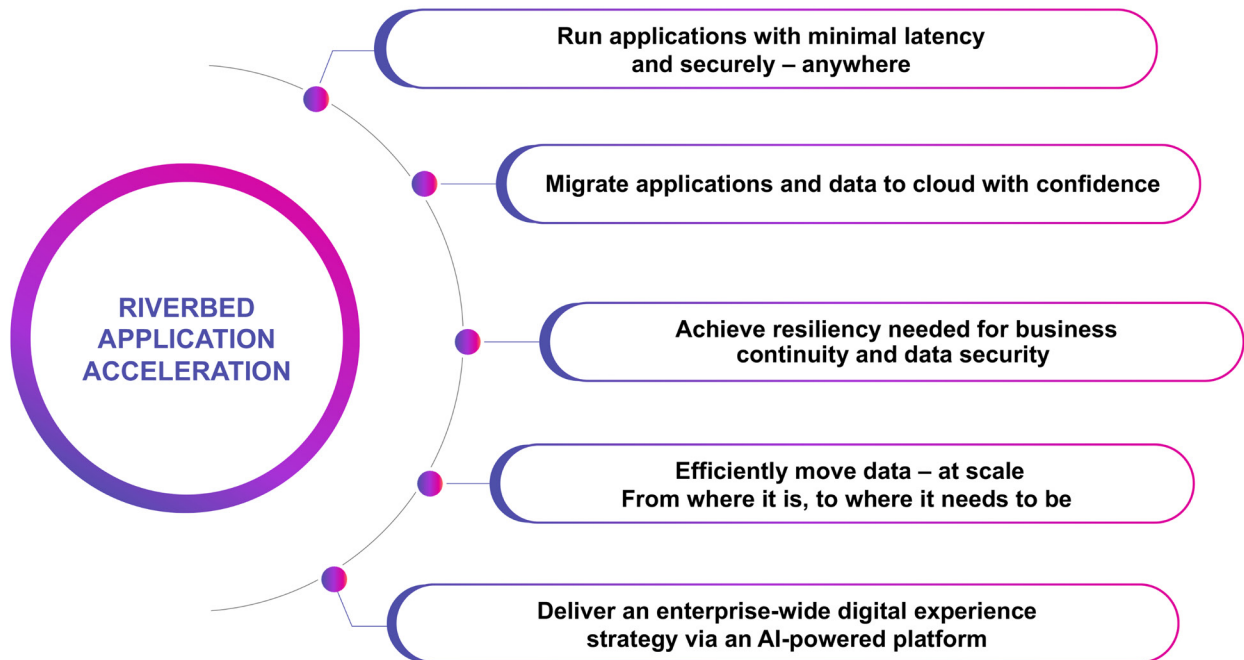

Riverbed Acceleration

Enabling business resiliency by delivering applications and data at peak performance, across any network, to users anywhere

Organizations around the world, spanning many industries and geographies, depend on Riverbed Acceleration to run their business. Rapidly growing data sets challenge networks and applications that must serve the business 24/7, impacting business resiliency. Network conditions and performance slow down applications and data for employees in the field, threatening employee productivity, customer satisfaction and execution of business-critical initiatives.

The proliferation of AI has intensified the challenge of moving large amounts of data quickly and securely across edge, data centers, and cloud. Most organizations find that their current ways of doing so are inadequate, slow, and unreliable, especially at scale and over long distances. Riverbed Acceleration is again becoming the only way to enable an AI-powered enterprise across a diversity of operational and compute locations.

Riverbed Acceleration

Riverbed works with organizations across the globe, providing solutions that accelerate applications and move data efficiently and at scale regardless of location, network conditions, deployment models, or applications used.