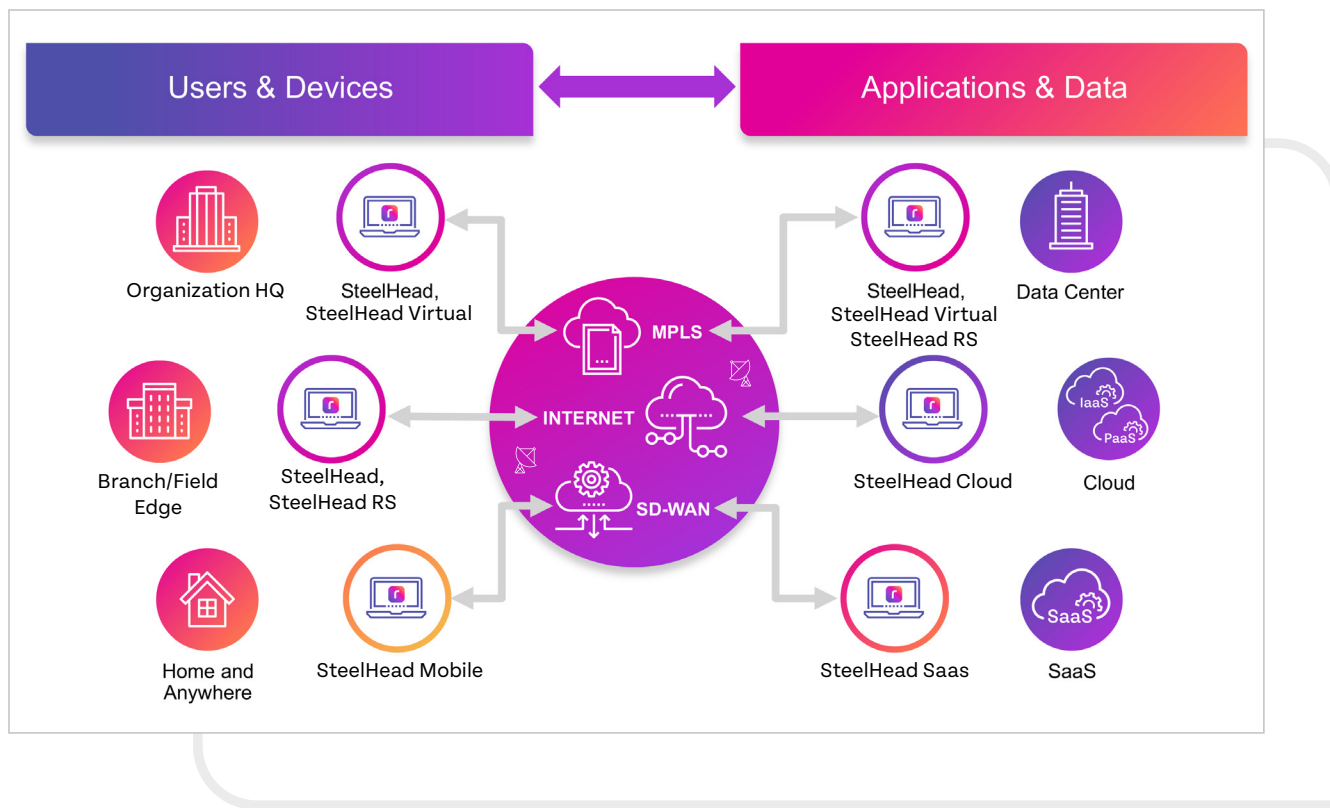

Efficiently move data at scale over distance

The current methods to transport data from one location to another are slow and unreliable, especially at scale and over long distances. Riverbed accelerates and simplifies the process of moving data across the enterprise IT landscape, helping you speed their time to insights, which drives better decision-making.

Solutions that Work within your Evolving Environment

Figure 1: Enable business resiliency by bringing users, apps, and data together

SteelHead and SteelHead Virtual help you achieve resiliency across networks and applications. SteelHead appliances are used widely by organizations worldwide to mitigate latency, providing 33x faster application performance, up to 99% data reduction and visibility into application performance. SteelHead Virtual provides these Riverbed Acceleration benefits running on your virtualized server environments in a data center or edge..

SteelHead RS is a new software solution from Riverbed that enables efficient and secure edge processing, even in the event of network outages or degradations. The solution both improves productivity for edge users and ensures business continuity. SteelHead RS does so by maintaining copies of business-critical data at the edge and providing near real-time data synchronization between the edge and the datacenter. If there is a problem with the network that interrupts this process, edge users can continue to work with the most current data until the disruption is resolved. With built-in Riverbed acceleration technology, customers can expect increases in data transfer performance by up to 100x.