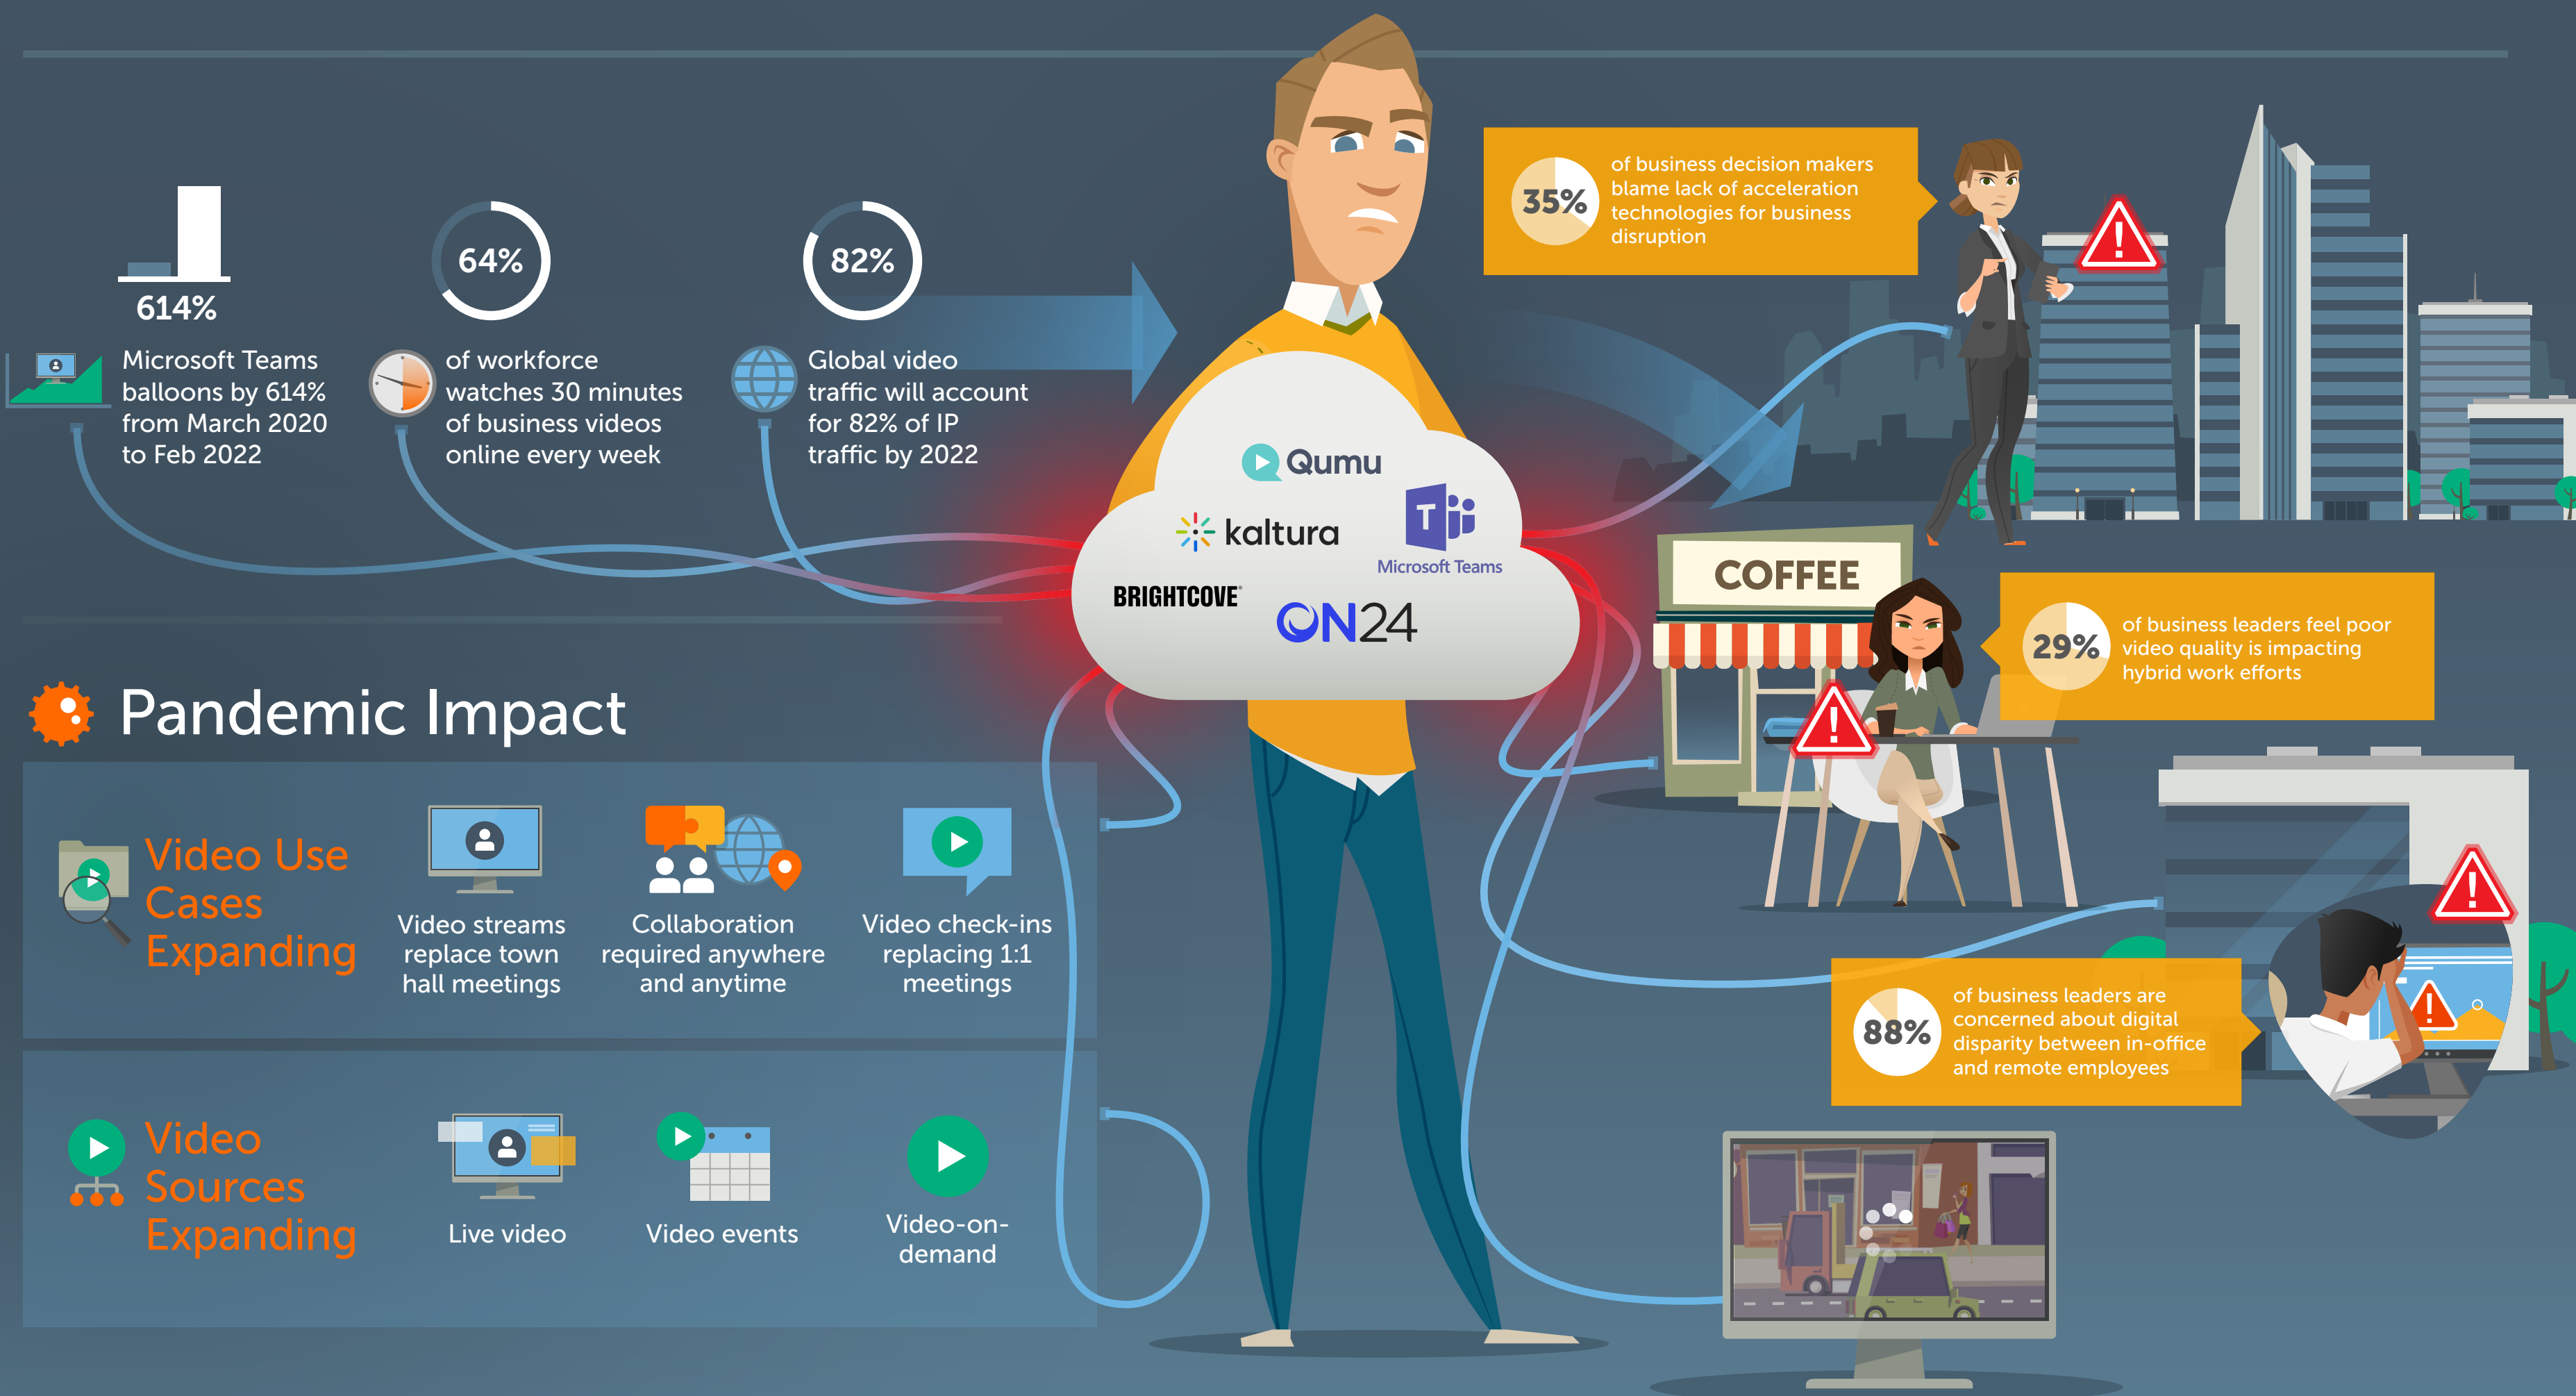

# Enterprise Video Consumption is Exploding

The Hybrid workplace requires simple, secure and scalable acceleration for high-quality video delivery

## Introducing Riverbed eCDN Accelerator™

Accelerating cloud-based enterprise video delivery for today's dynamic workforce

- Speeds video delivery by up to **70%**
- Reduces required bandwidth by up to **99%**
- 99.9%** Uptime
- Always on analytics

riverbed®

Accelerating Cloud-based Video Delivery for Today's Dynamic Workforce

START YOUR FREE 30 DAY TRIAL →

<https://www.riverbed.com/products/riverbed-ecdn-accelerator>