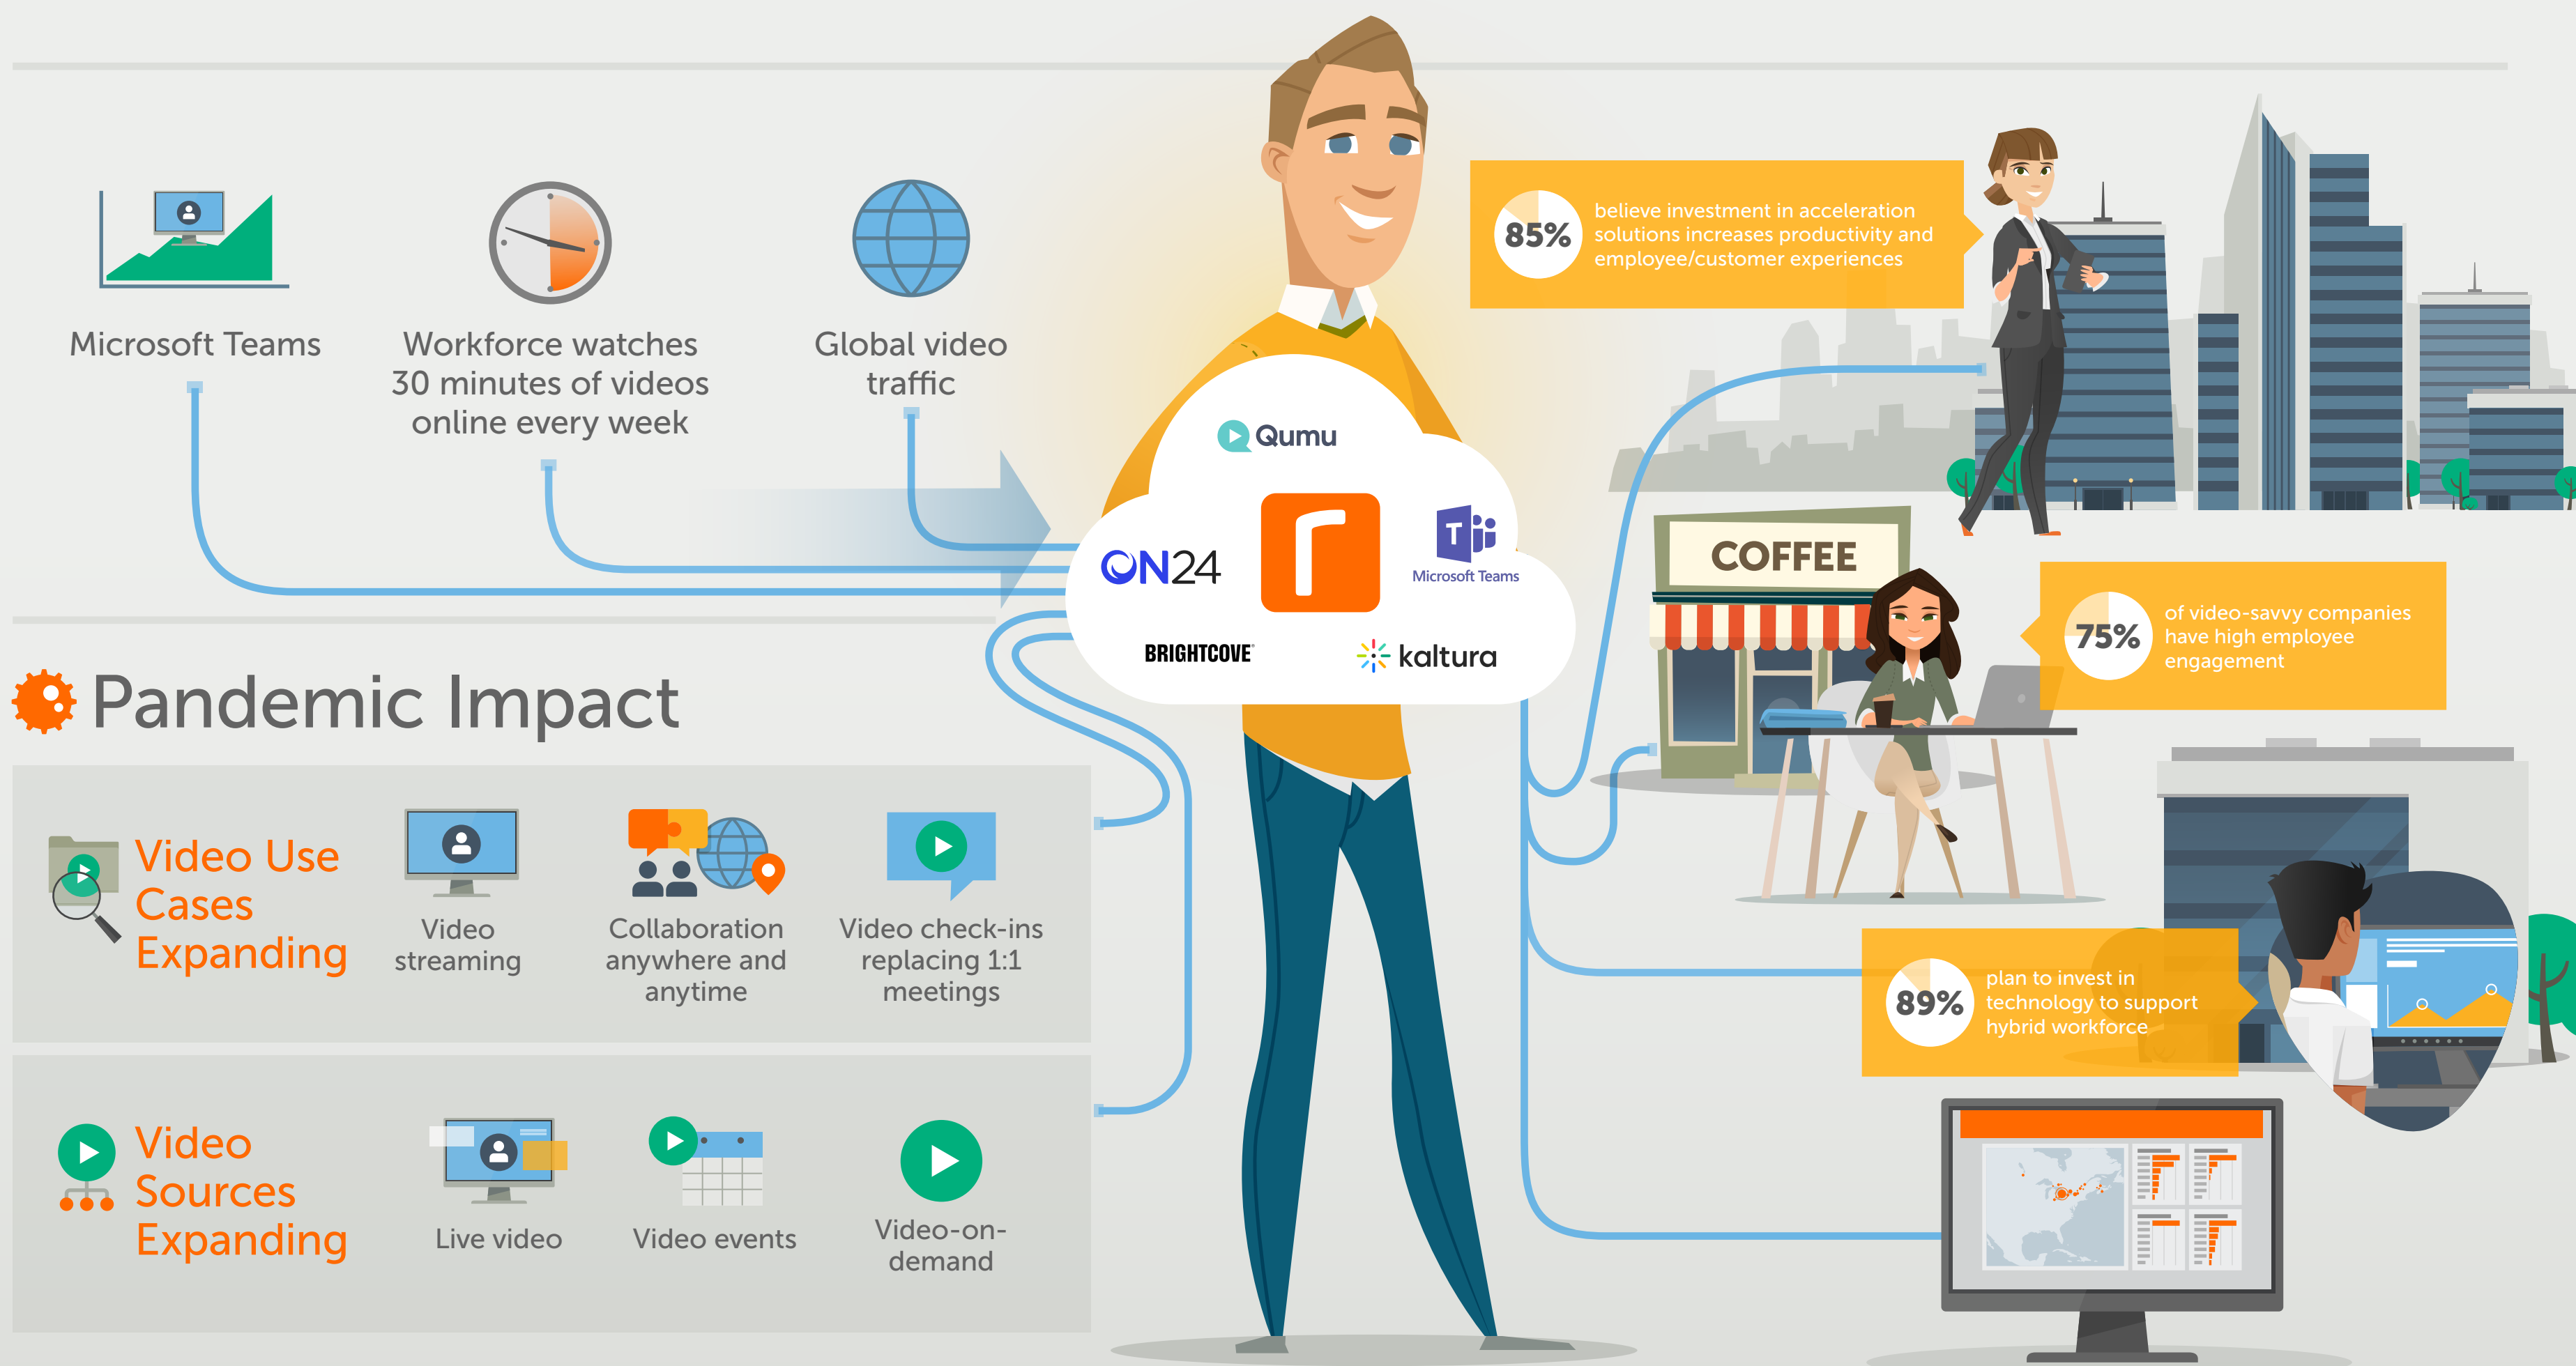

# Enterprise Video Consumption is Exploding

The Hybrid workplace requires simple, secure and scalable acceleration for high-quality video delivery

## Introducing Riverbed eCDN Accelerator™

Accelerating cloud-based enterprise video delivery for today's dynamic workforce

- Speeds video delivery by up to **70%**
- Reduces required bandwidth by up to **99%**
- 99.9%** Uptime
- Always on analytics

riverbed®

Accelerating Cloud-based Video Delivery for Today's Dynamic Workforce

START YOUR FREE 30 DAY TRIAL →

<https://www.riverbed.com/products/riverbed-ecdn-accelerator>